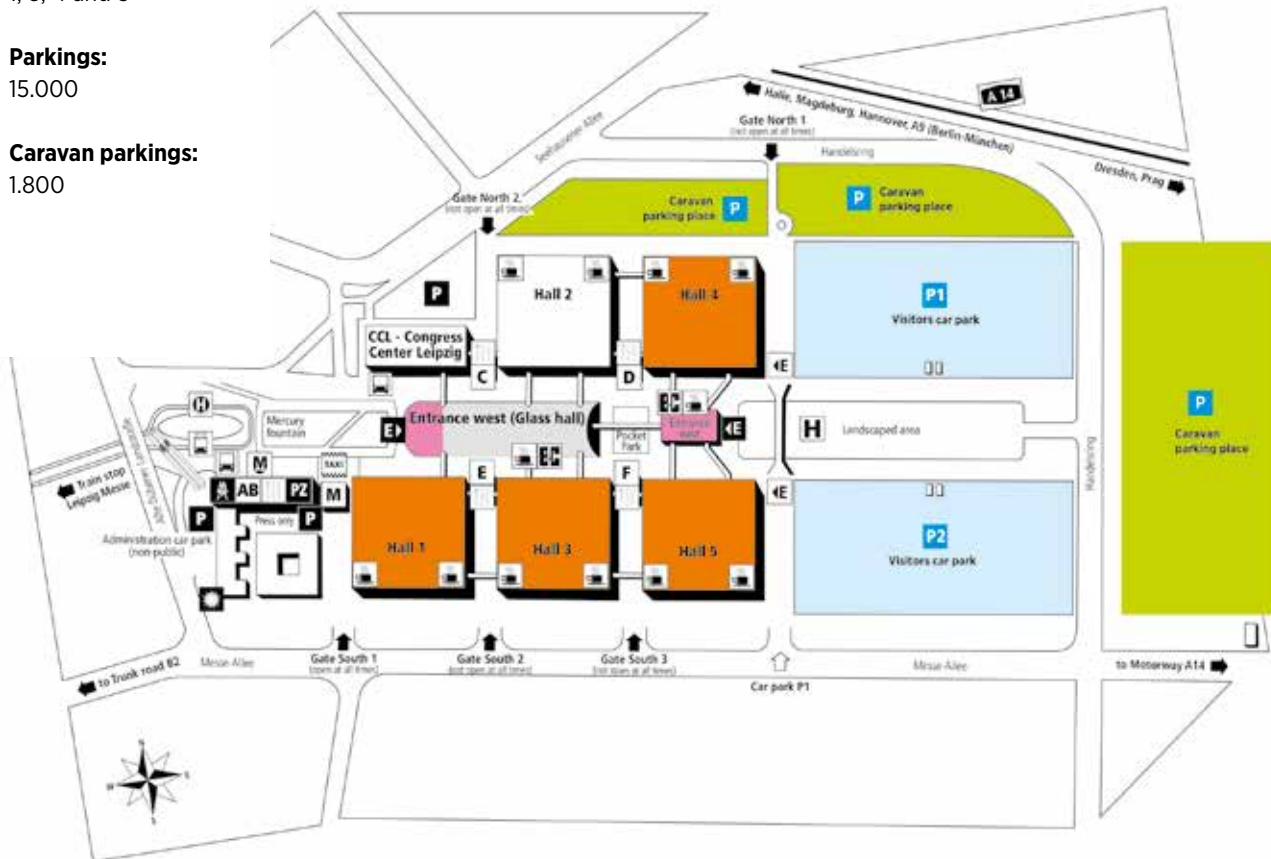

Fairground

Leipziger Messe:

More than 80,000 square metres of indoor exhibition space.

Address:

Leipziger Messe, Messe-Allee 1,
04356 Leipzig

Halls:

1, 3, 4 and 5

Parkings:

15.000

Caravan parkings:

1.800

Accommodation

Booking of hotel rooms:

www.leipziger-messe.de/hotel/wds2017

Booking of camping spaces

www.wds2017.de/camping